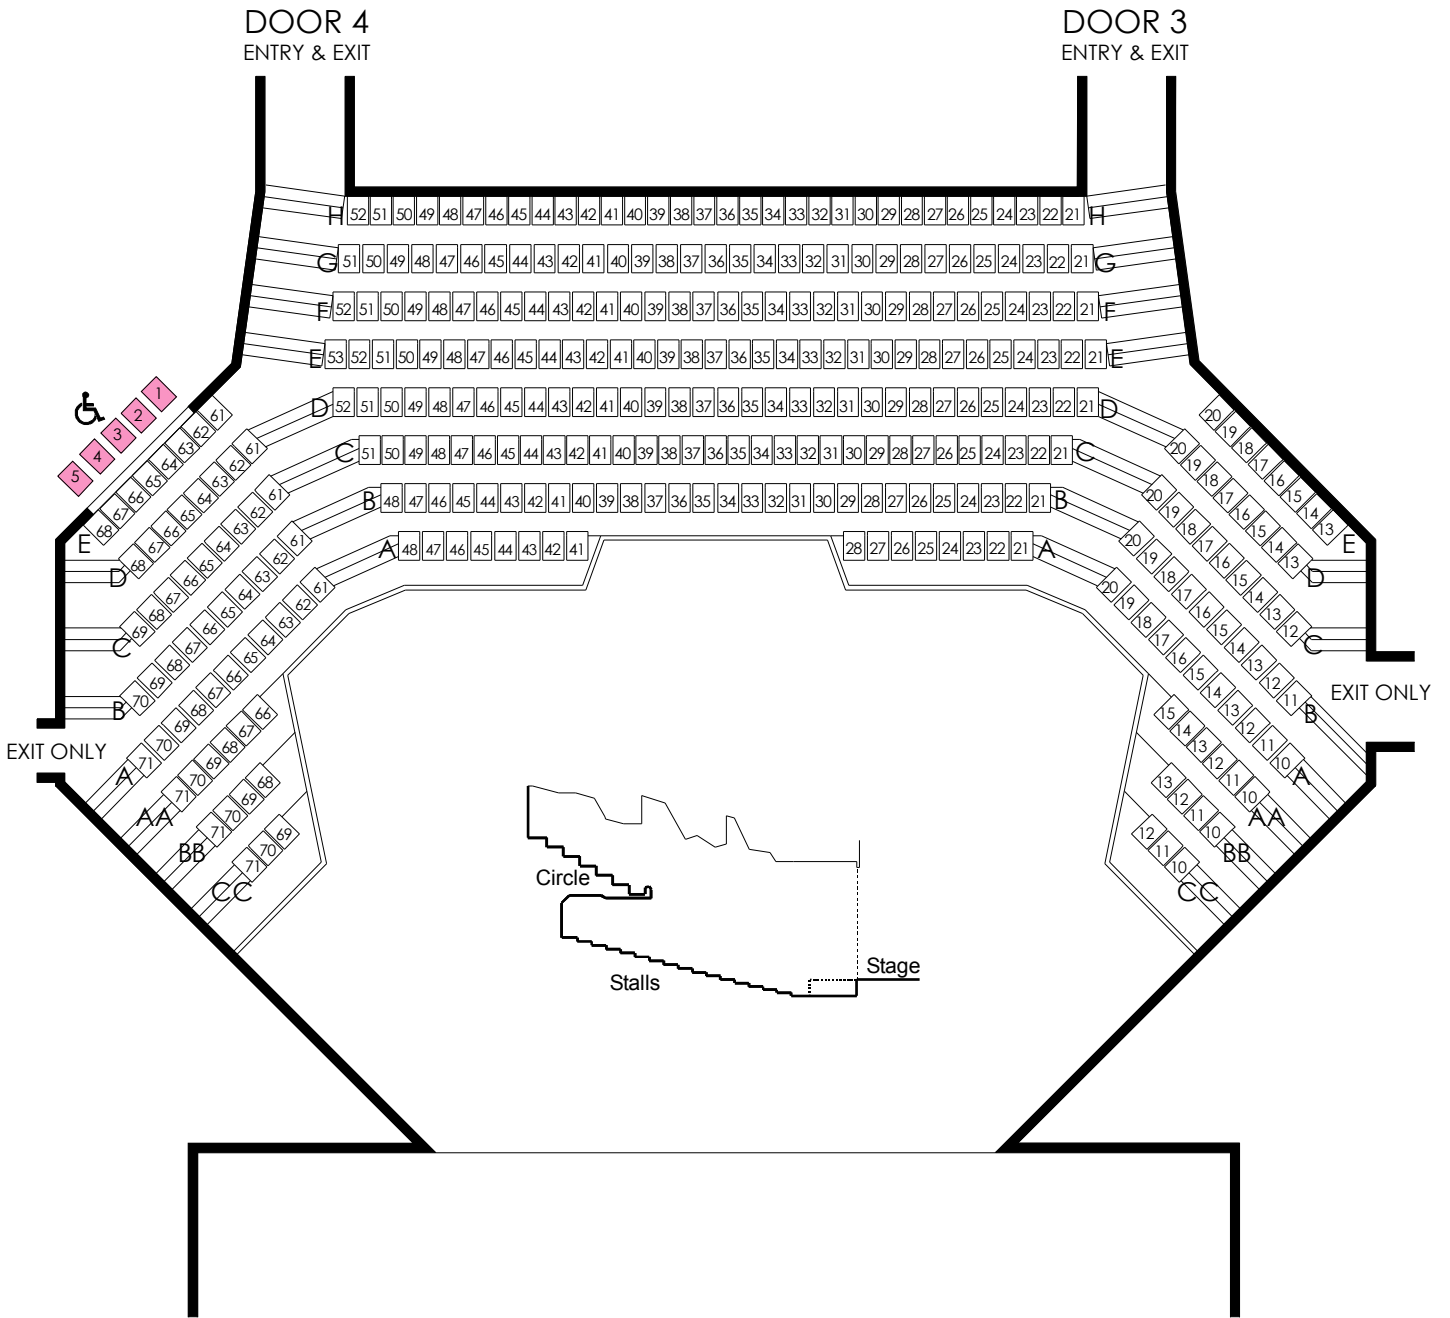

SEATING PLAN PLAYHOUSE - STALLS

--- Line of Circle Over

TOTAL STANDARD SEATING = 491
TOTAL (INC. ORCHESTRA PIT) SEATING = 524

- Optional Seats
- Wheelchair
- Companion or Seat for person with disabilities

SEATING PLAN PLAYHOUSE - CIRCLE

Theatres Building, 100 St Kilda Road, Melbourne, VIC 3000

TOTAL STANDARD SEATING = 353

TOTAL (INC. WHEELCHAIR POSITIONS) SEATING = 358

- Optional Seats
- Wheelchair and/or Seat for Companion or person with disabilities
- Companion or Seat for person with disabilities