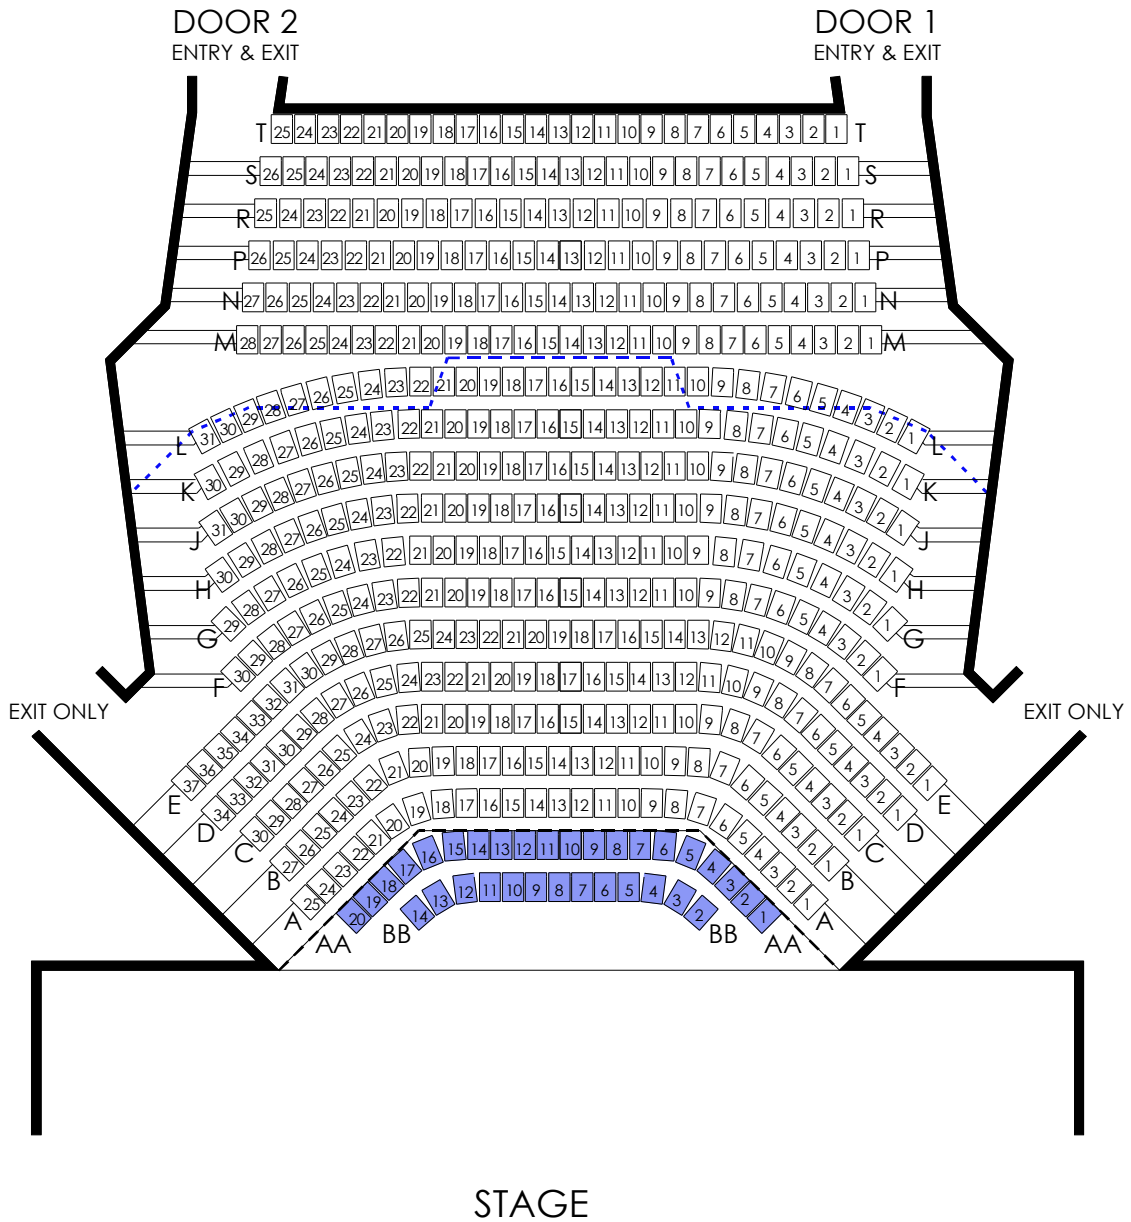

SEATING PLAN PLAYHOUSE - STALLS

--- Line of Circle Over

TOTAL STANDARD SEATING = 491
TOTAL (INC. ORCHESTRA PIT) SEATING = 524

- Optional Seats
- Wheelchair
- Companion or Seat for person with disabilities

SEATING PLAN PLAYHOUSE - CIRCLE

Theatres Building, 100 St Kilda Road, Melbourne, VIC 3000

TOTAL STANDARD SEATING = 353

TOTAL (INC. WHEELCHAIR POSITIONS) SEATING = 358

- Optional Seats
- Wheelchair and/or Seat for Companion or person with disabilities
- Companion or Seat for person with disabilities